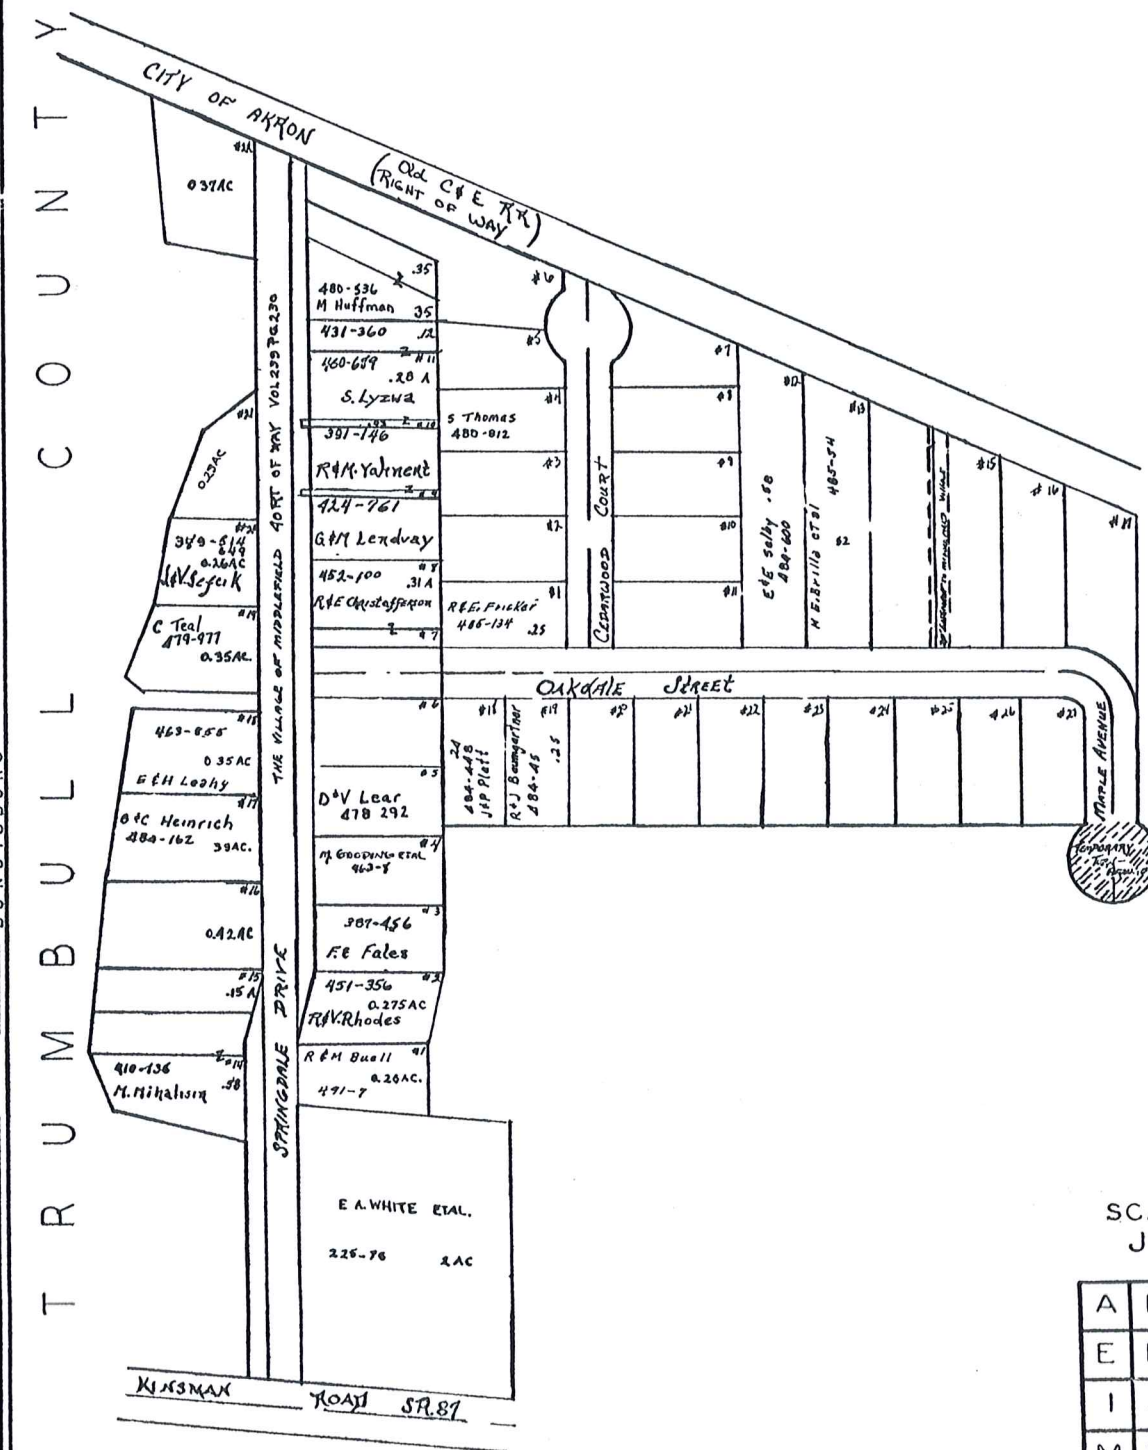

MIDDLEFIELD TWP - P NOT TO SCALE 1968

SCALE 1" = 300'
JAN. 1968

A	B	C	D
E	F	G	H
I	J	K	L
M	N	O	P

MIDDLEFIELD TWP.