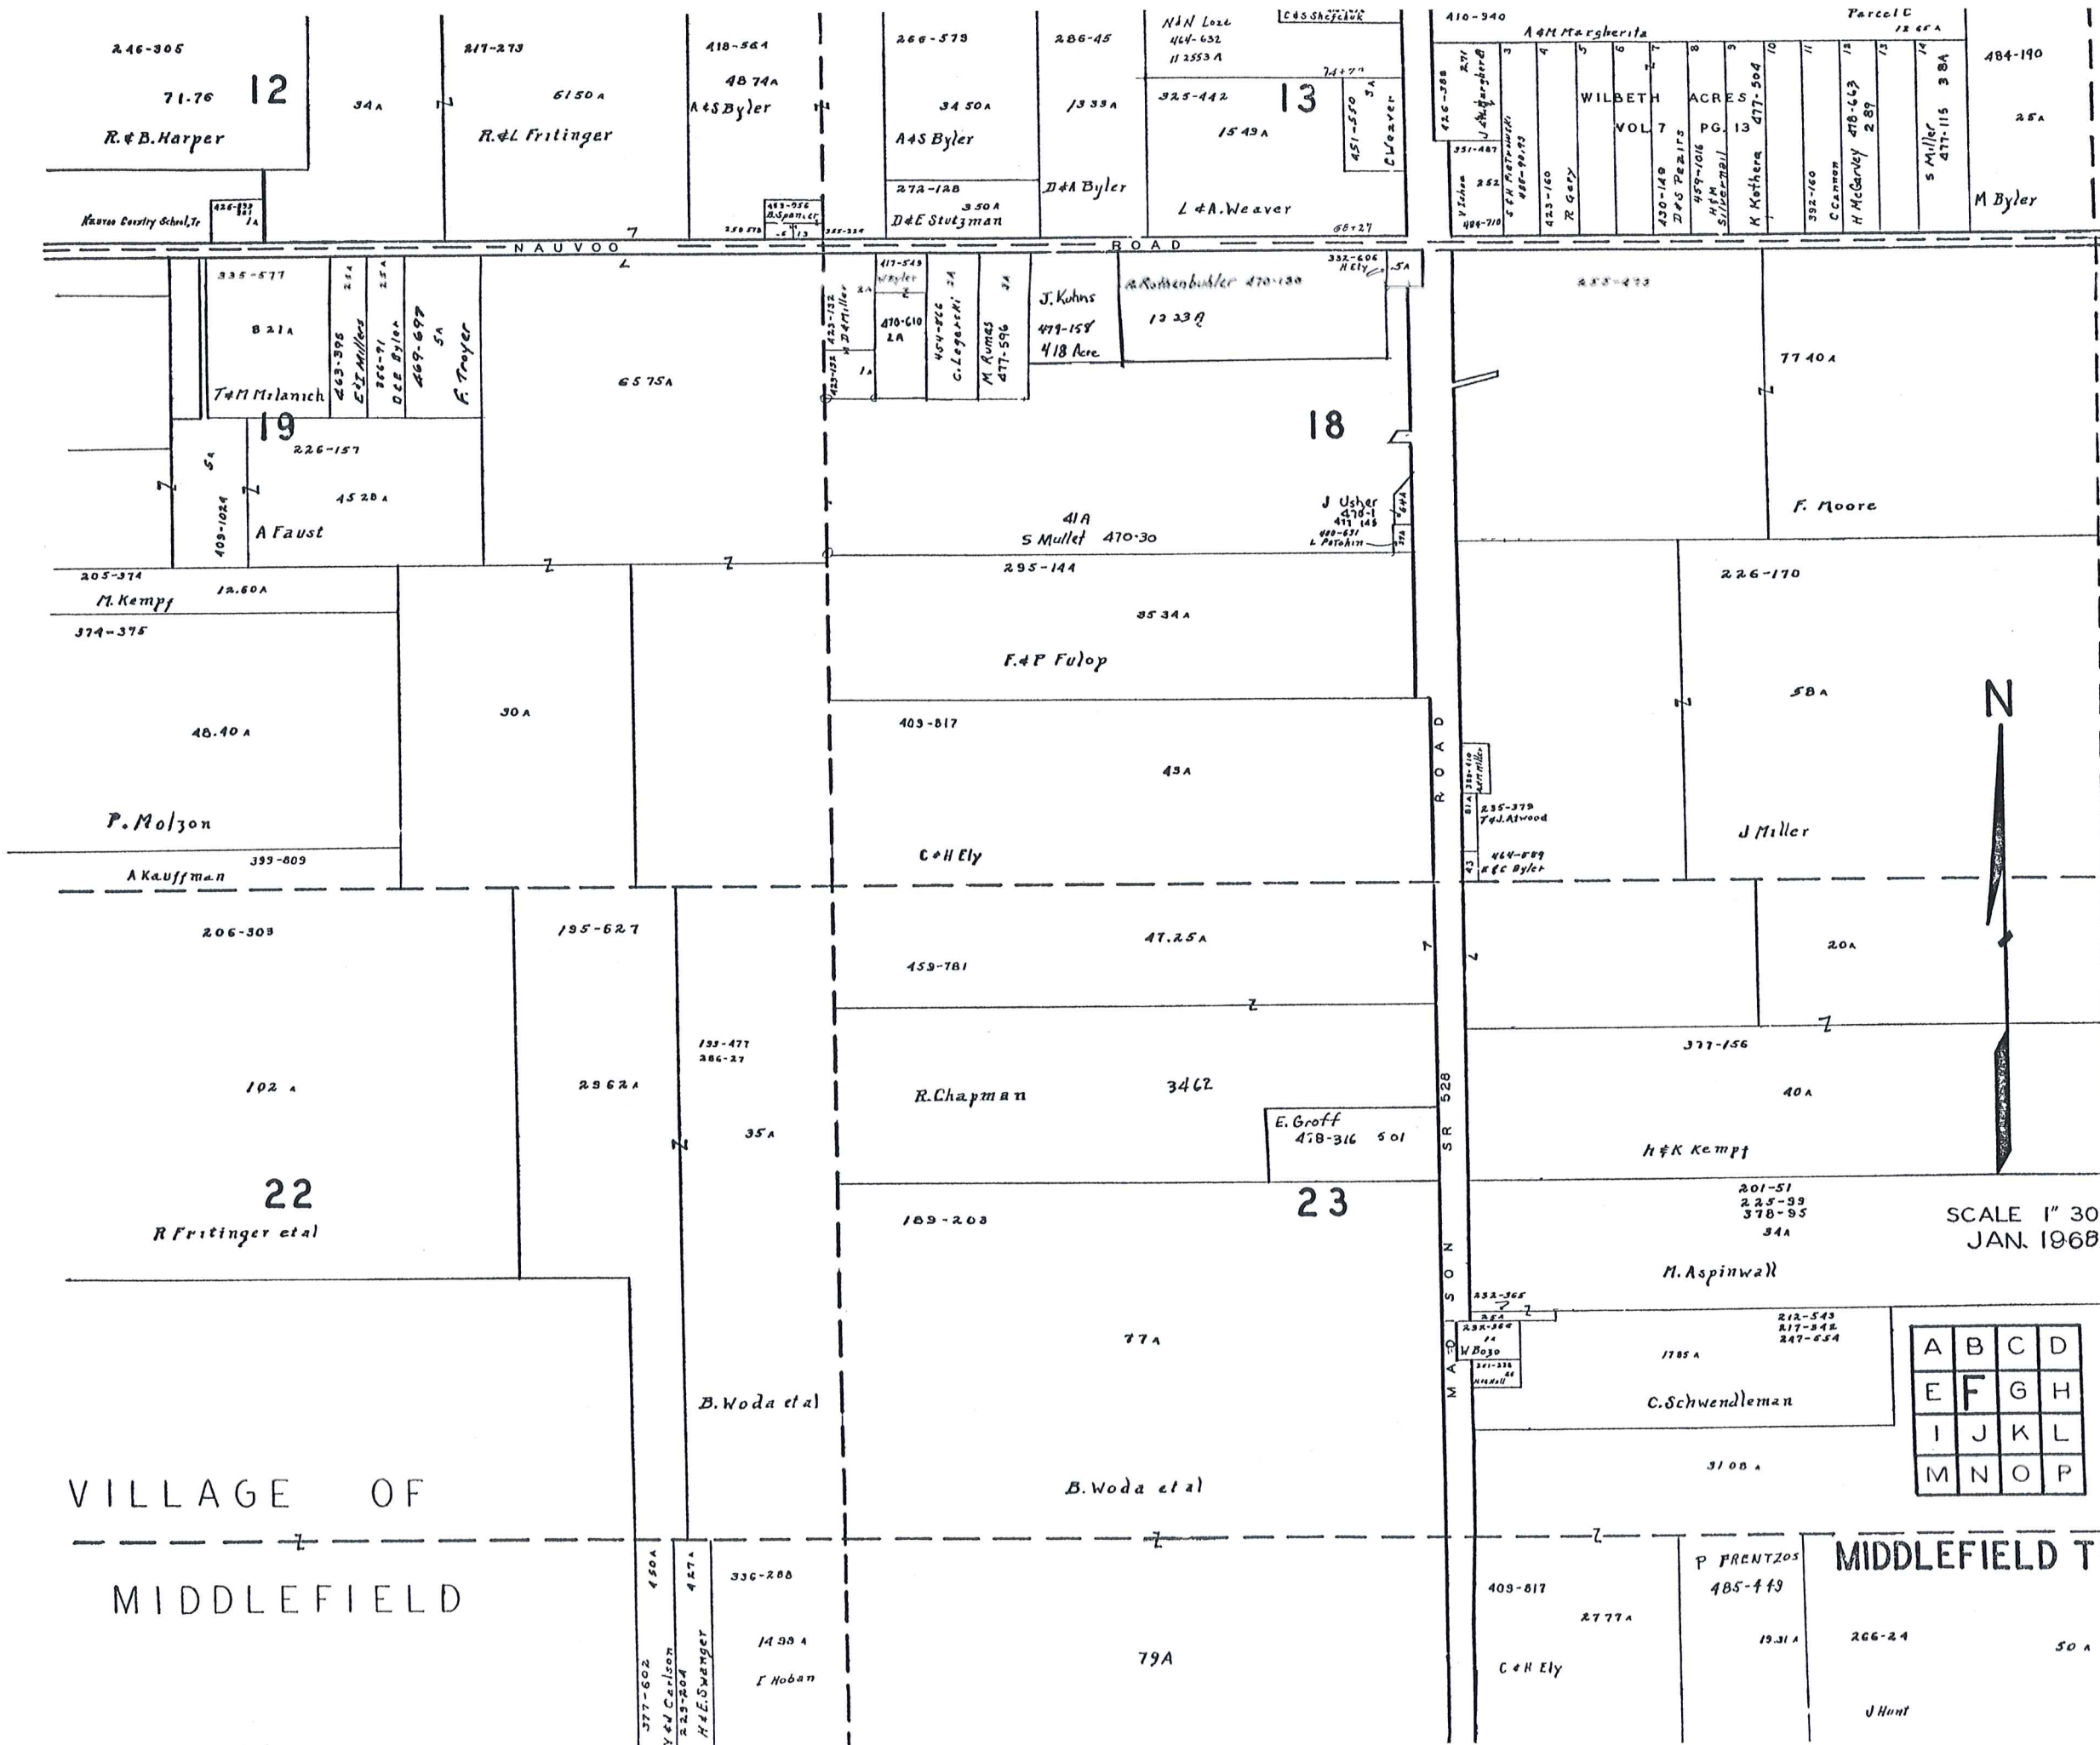

A	B	C	D
E	F	G	H
I	J	K	L
M	N	O	P

MIDDLEFIELD TWP

BURTON TOWNSHIP

**MIDDLEFIELD
TWP - E
NOT TO SCALE
1968**

SCALE 1" = 300'
JAN. 1968

A	B	C	D
E	F	G	H
I	J	K	L
M	N	O	P

MIDDLEFIELD TWP

MIDDLEFIELD