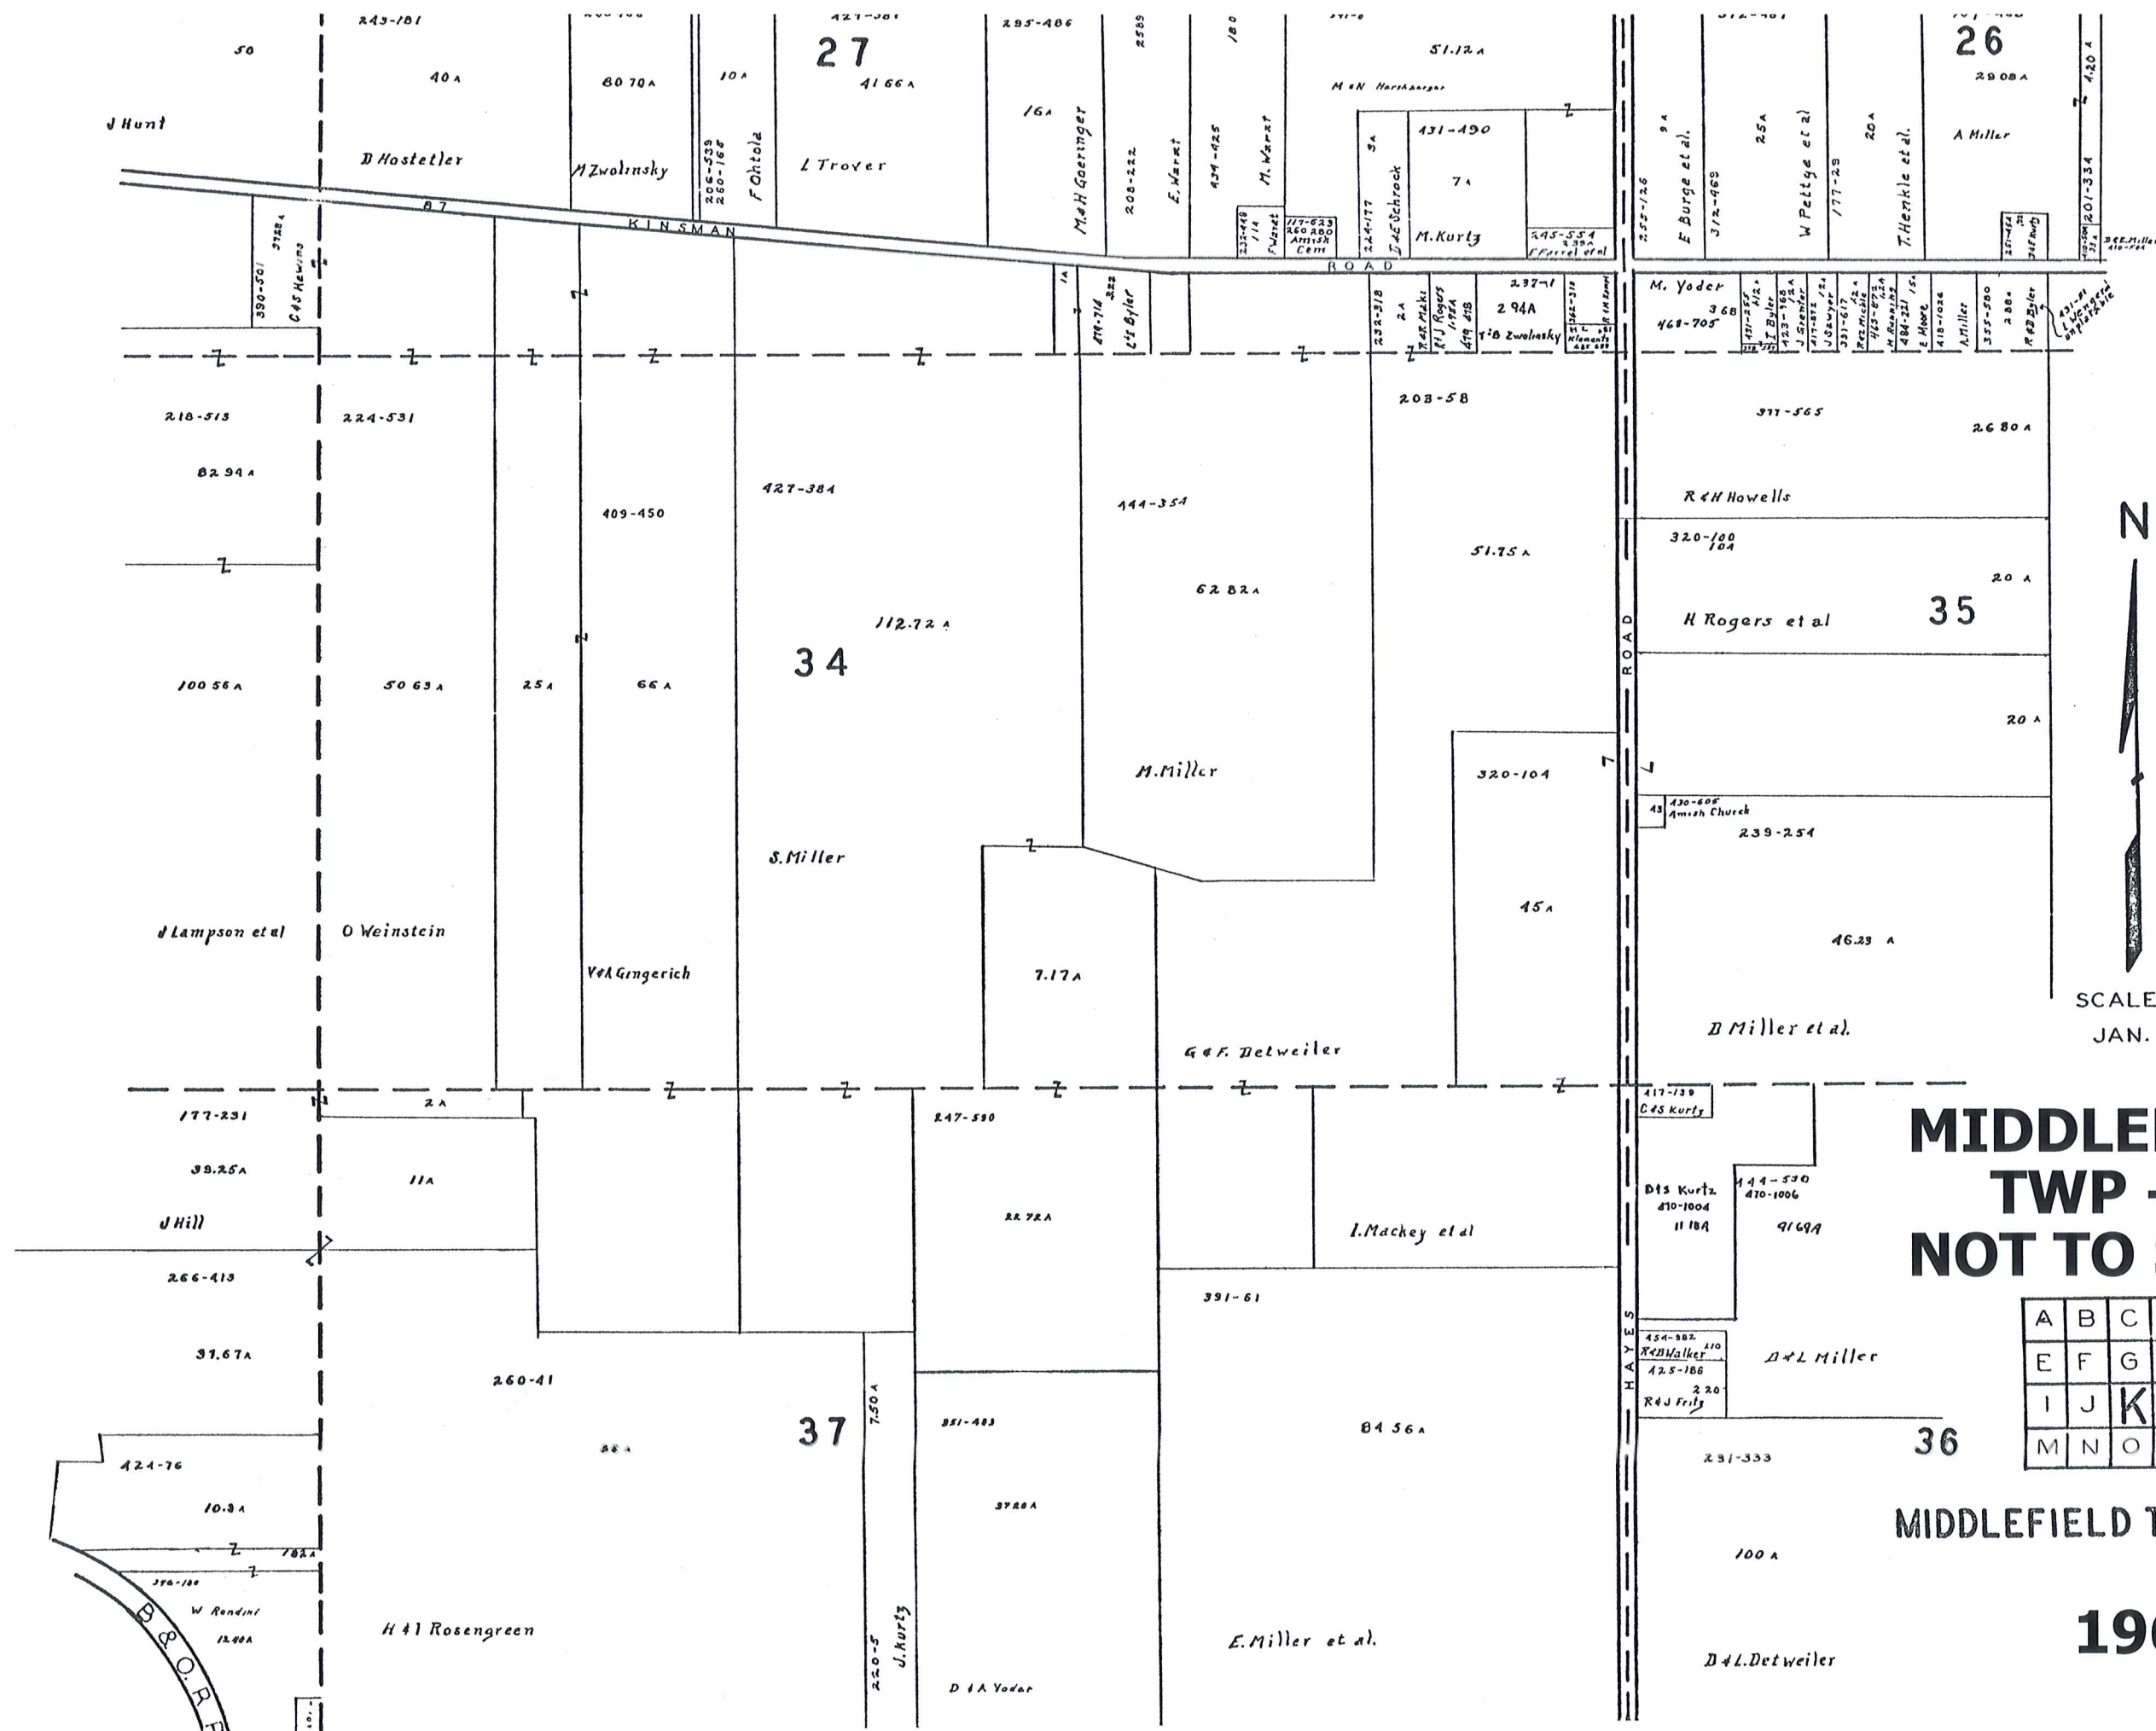

SCALE 1" = 300'
JAN. 1968

**MIDDLEFIELD
TWP - K
NOT TO SCALE**

A	B	C	D
E	F	G	H
I	J	K	L
M	N	O	P

MIDDLEFIELD TWP.

1968