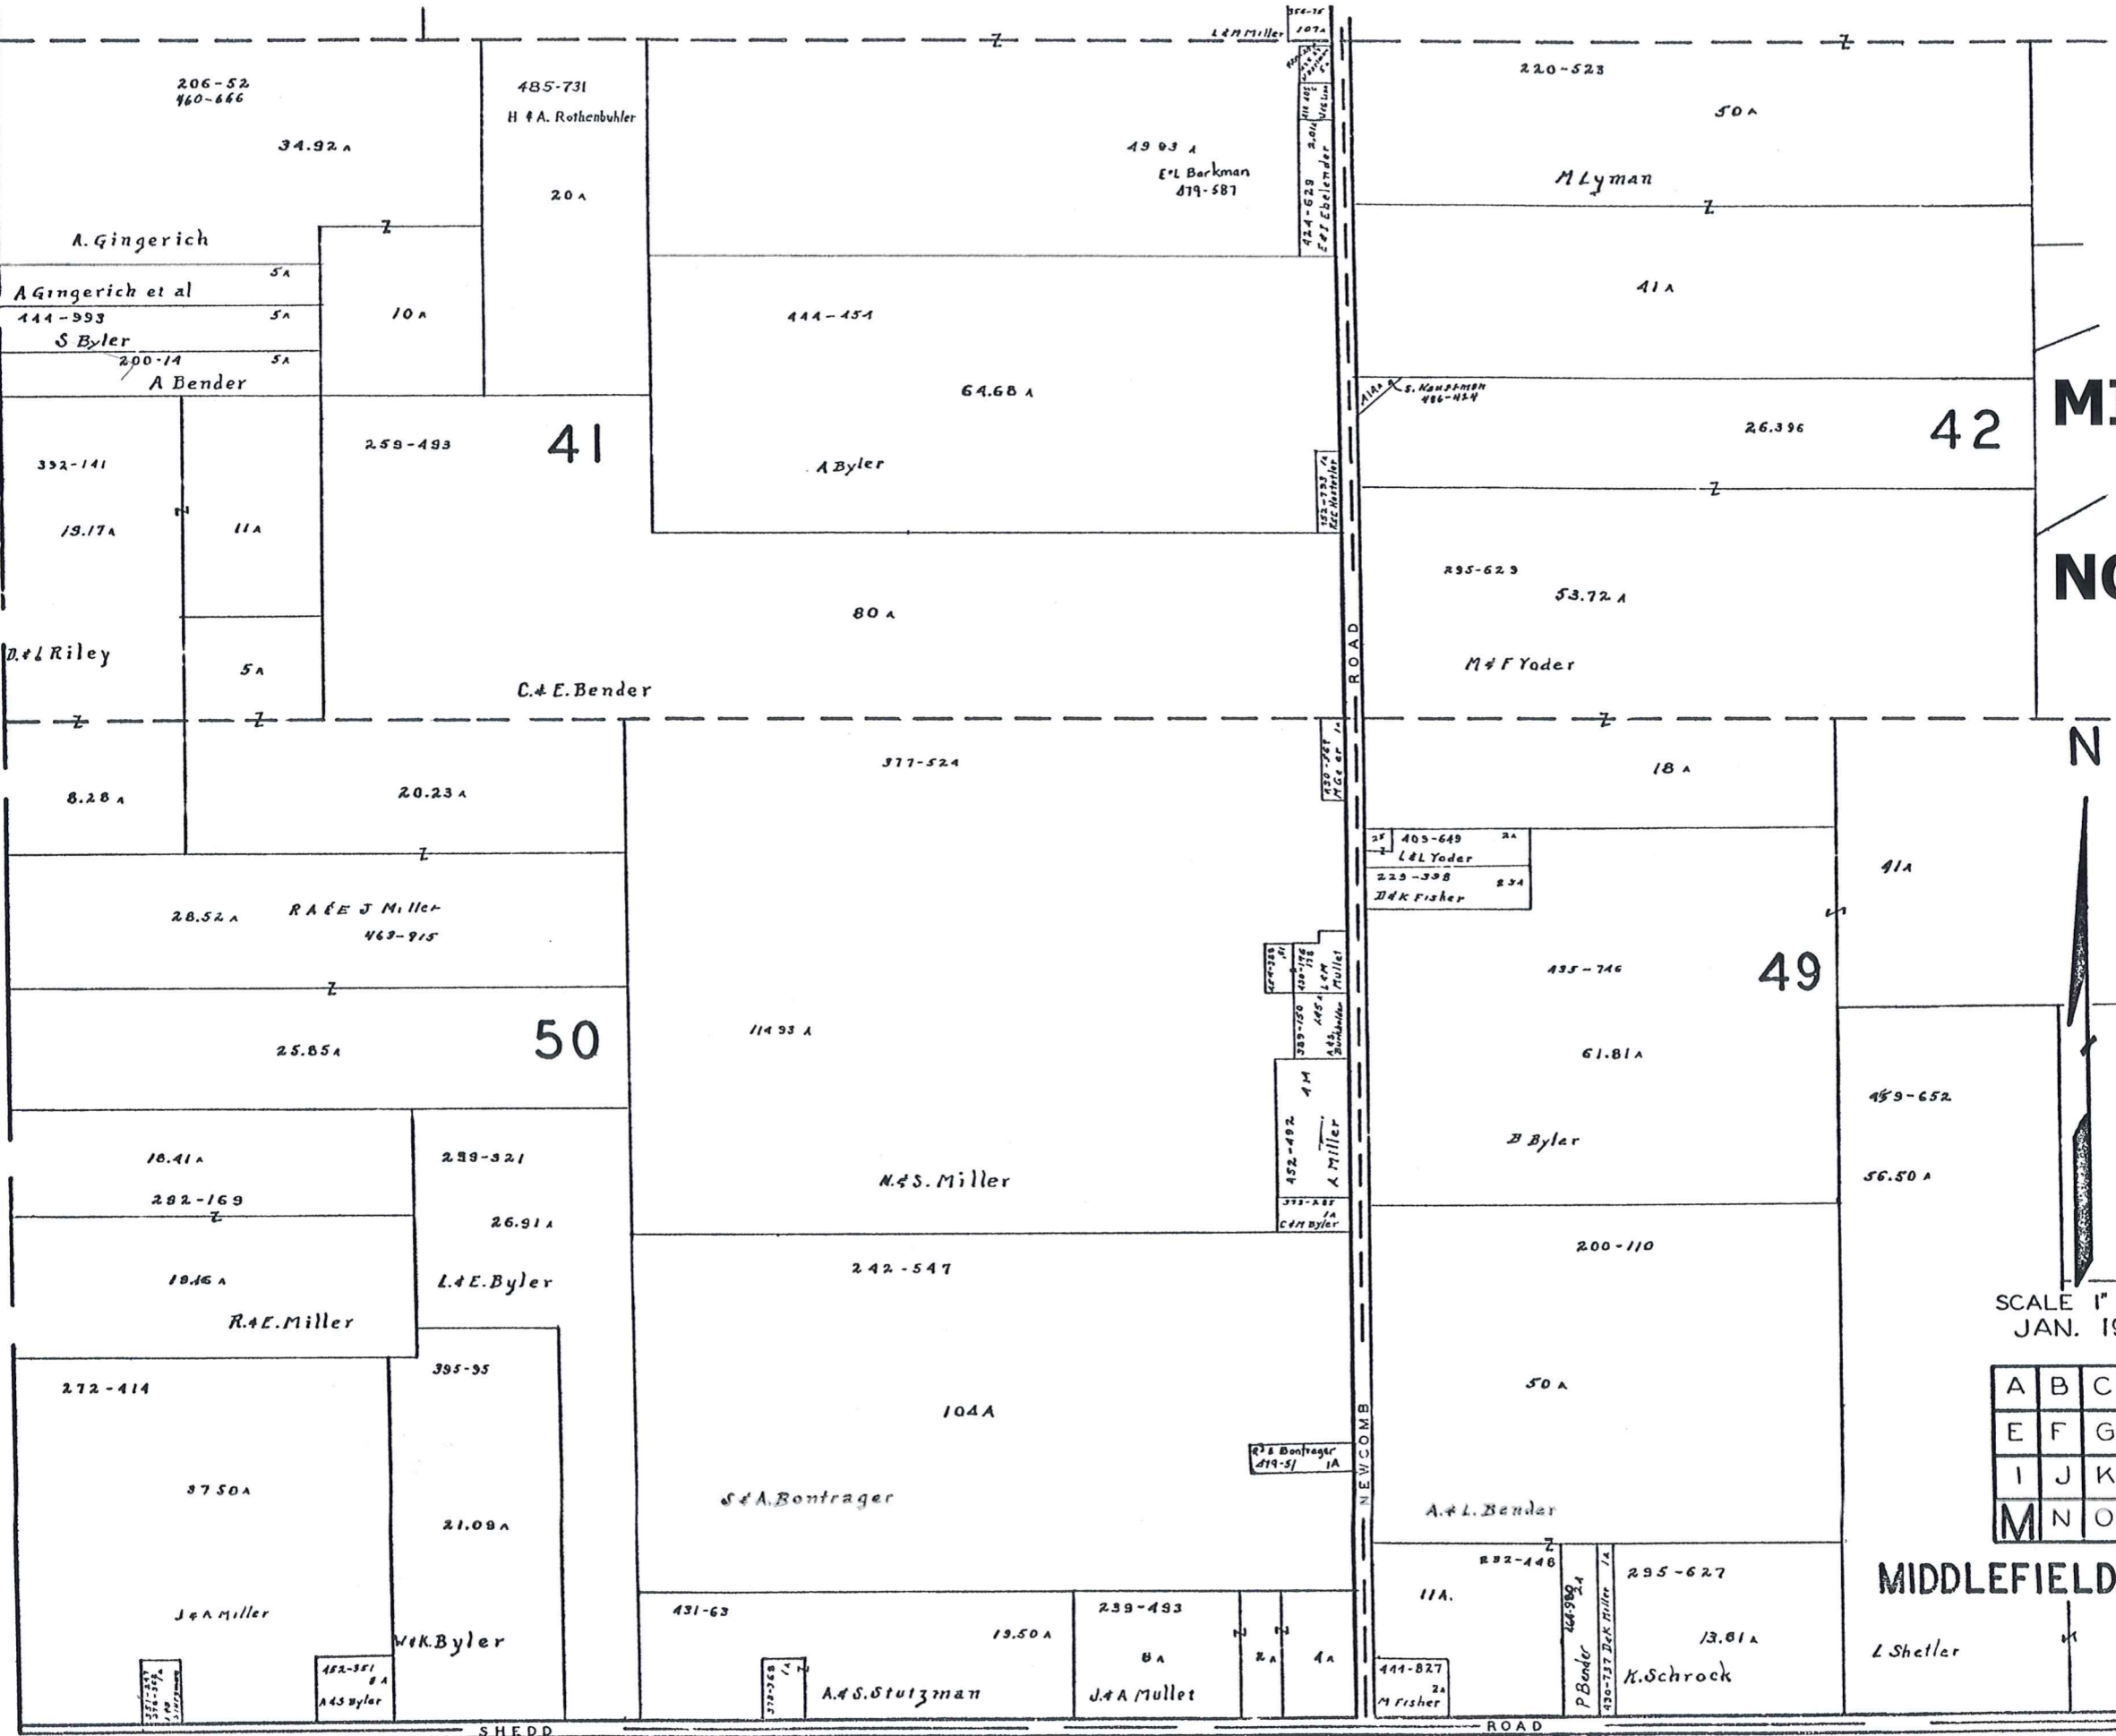

P
A
R
K
M
A
N

T
O
W
N
S
H
I
P

B
U
R
T
O
N

T
O
W
N
S
H
I
P

S
H
I
P

T
O
W
N
S
H
I
P

**MIDDLEFIELD
TWP - M
NOT TO SCALE
1968**

N
SCALE 1" 300'
JAN. 1968

A	B	C	D
E	F	G	H
I	J	K	L
M	N	O	P

MIDDLEFIELD TWP.

P A R K M A N T O W N S H I P